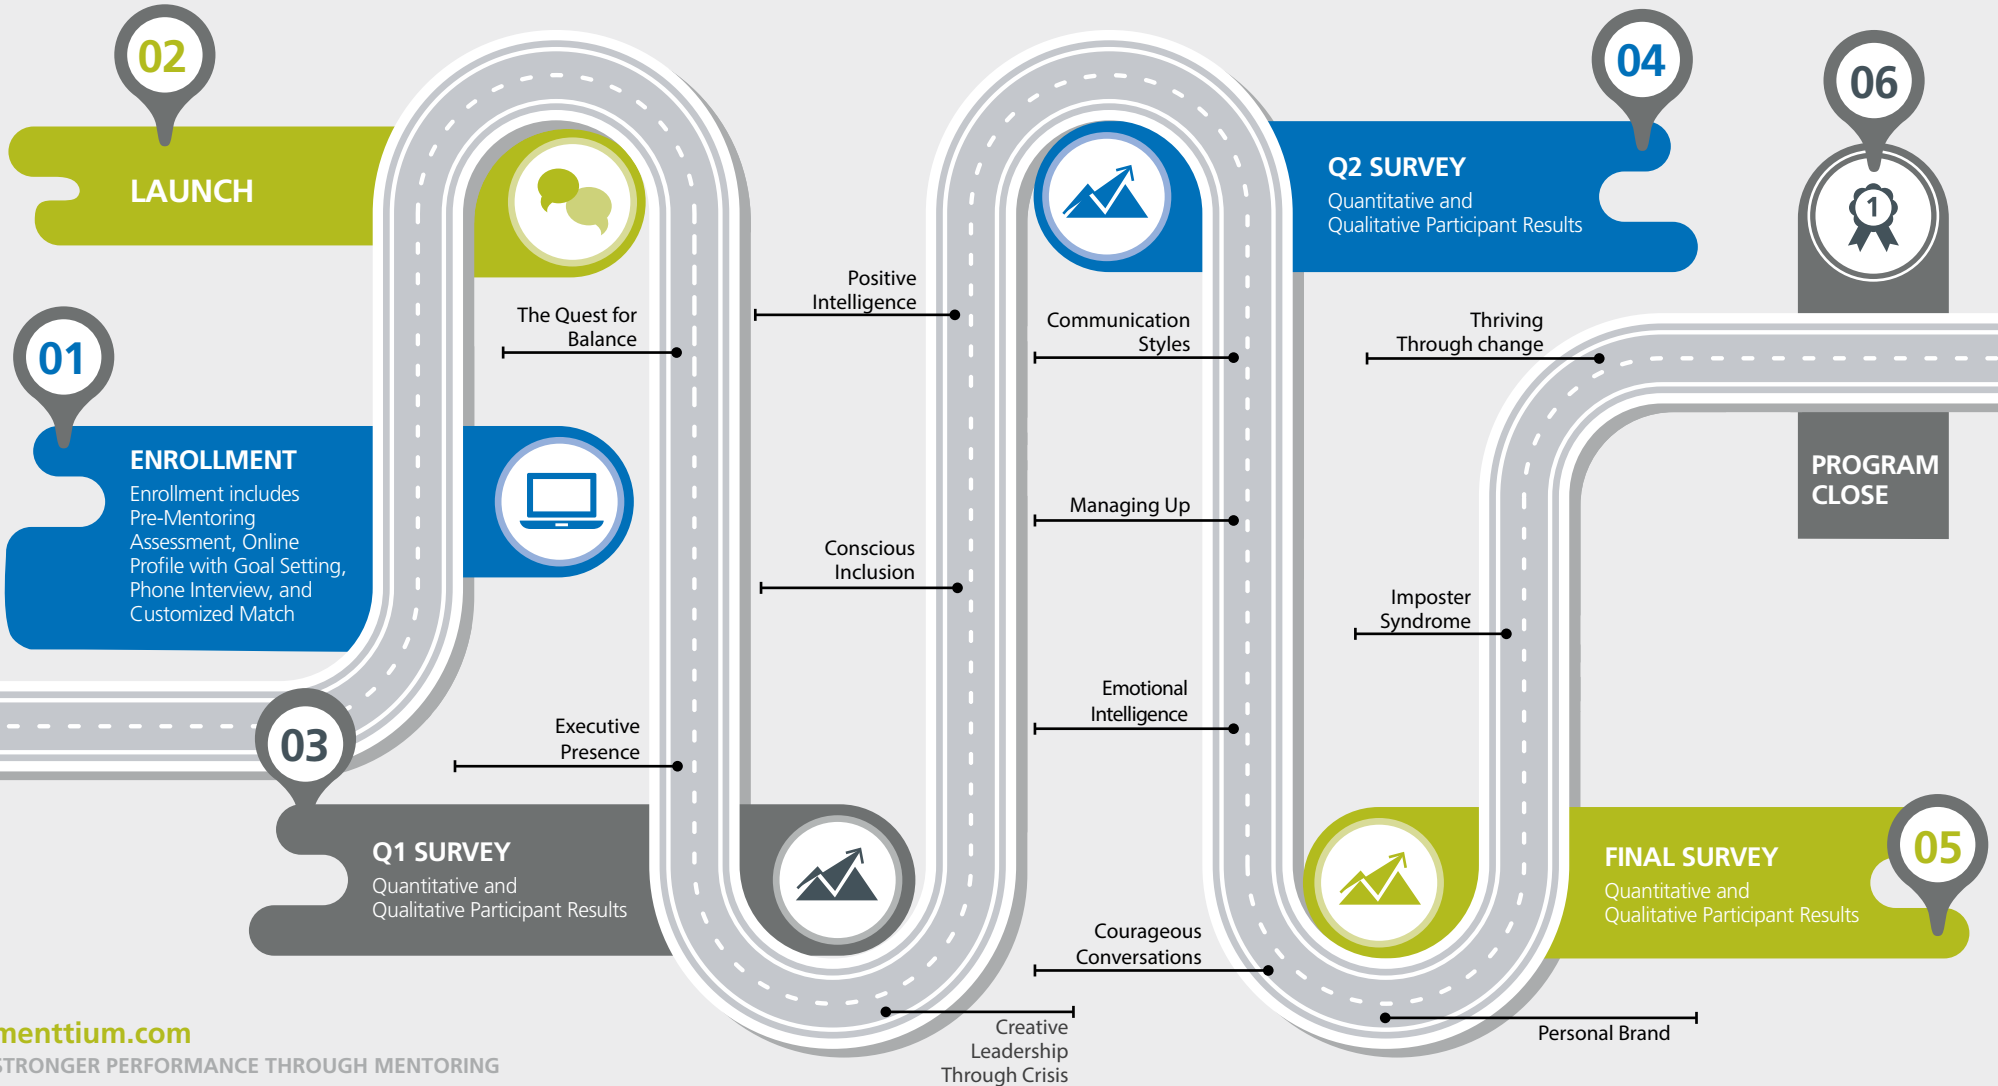

menttium® ROADMAP

What does the program fee include?

- Enrollment includes Pre-Mentoring Assessment with Goal Setting Tools, Online Profile and Portal Access, Phone Interview, and Customized Match
- Monthly 1:1 Mentor Meetings
- Quarterly Surveys with Quantitative and Qualitative Participant Results
- Events including Launch and Monthly Business Education Webinars
- Monthly e-Minders with Partnership Tools, Meeting Agendas and Resources
- Access to a curated playlist of TED Talks to support the mentoring partnership experience

menttium.com

STRONGER PERFORMANCE THROUGH MENTORING