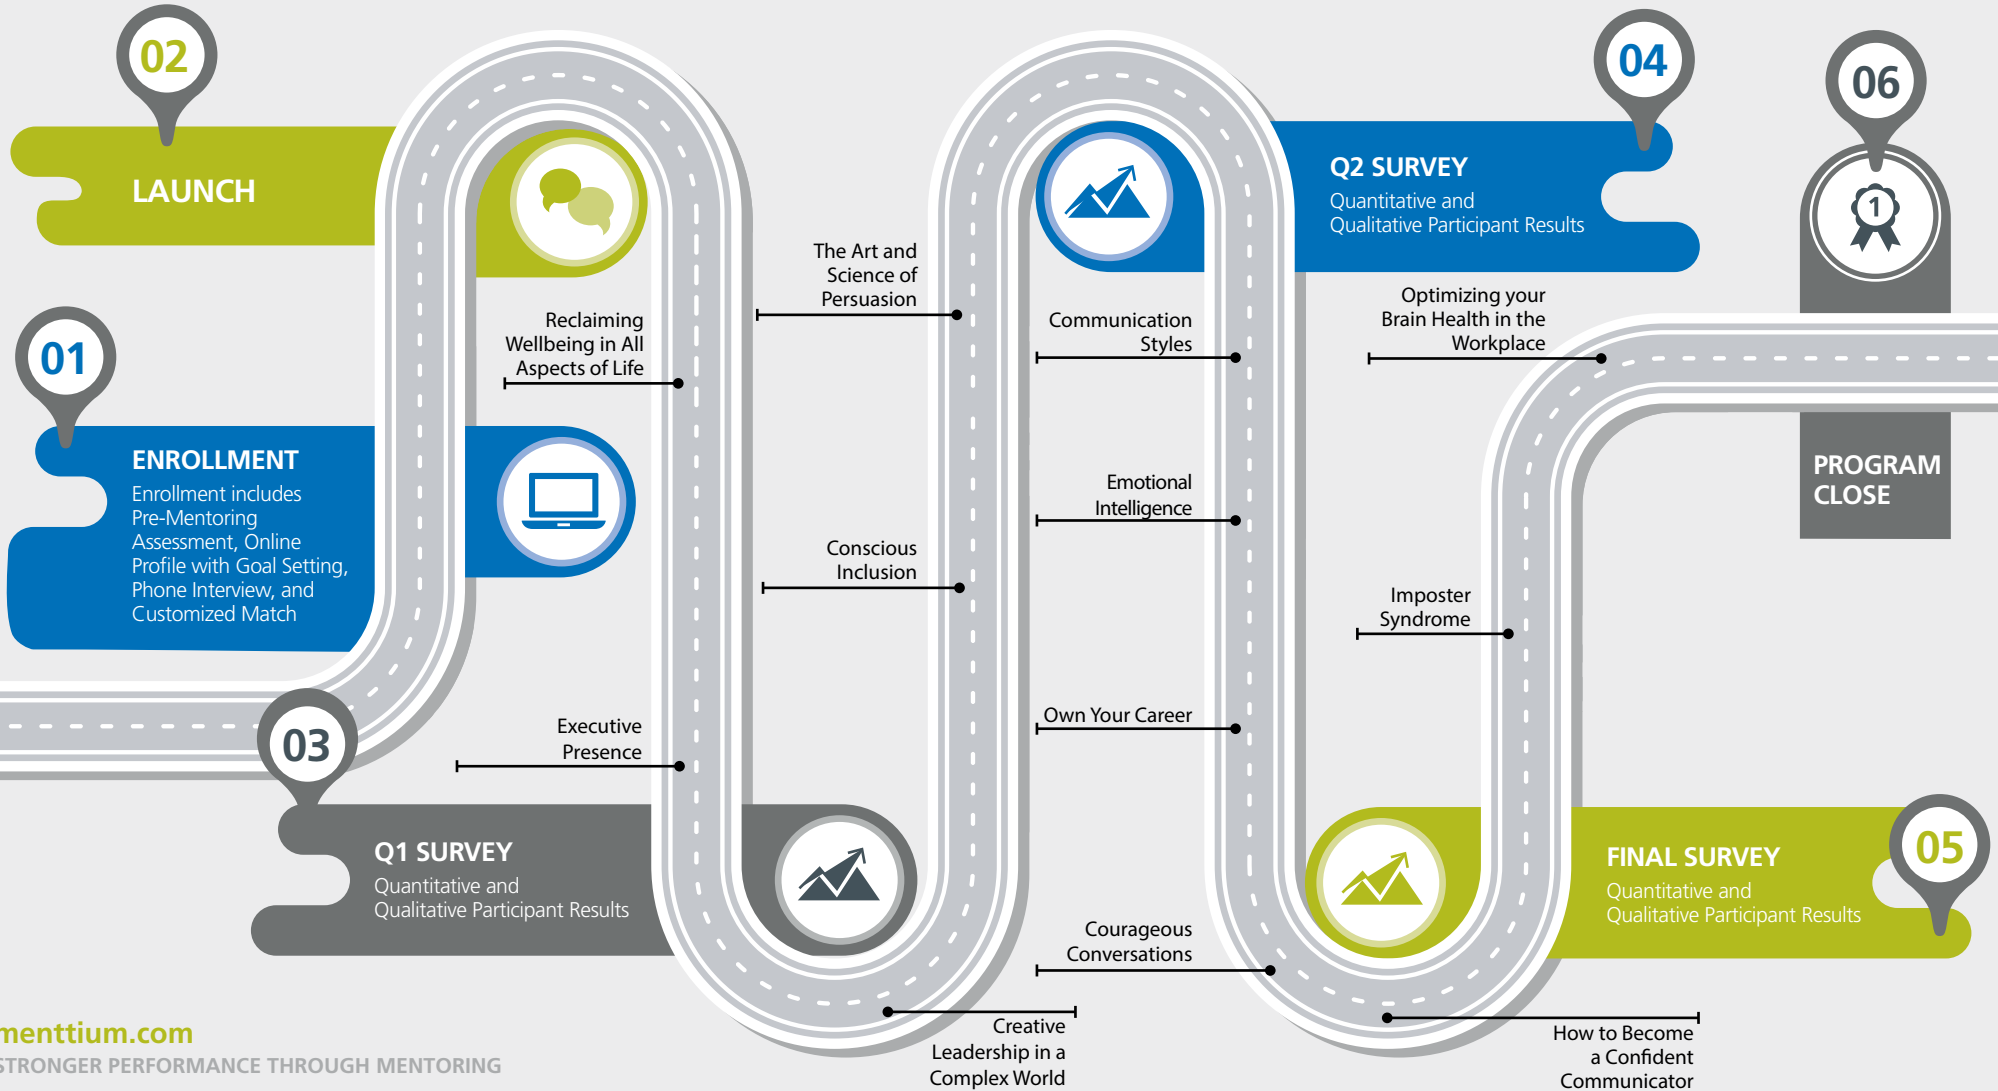

menttium[®] ROADMAP

What does the program fee include?

- Enrollment includes Pre-Mentoring Assessment with Goal Setting Tools, Online Profile and Portal Access, Phone Interview, and Customized Match
- Monthly 1:1 Mentor Meetings
- Quarterly Surveys with Quantitative and Qualitative Participant Results
- Events including Launch and Monthly Business Education Webinars
- Monthly e-Minders with Partnership Tools, Meeting Agendas and Resources
- Access to a curated playlist of TED Talks to support the mentoring partnership experience

menttium.com

STRONGER PERFORMANCE THROUGH MENTORING