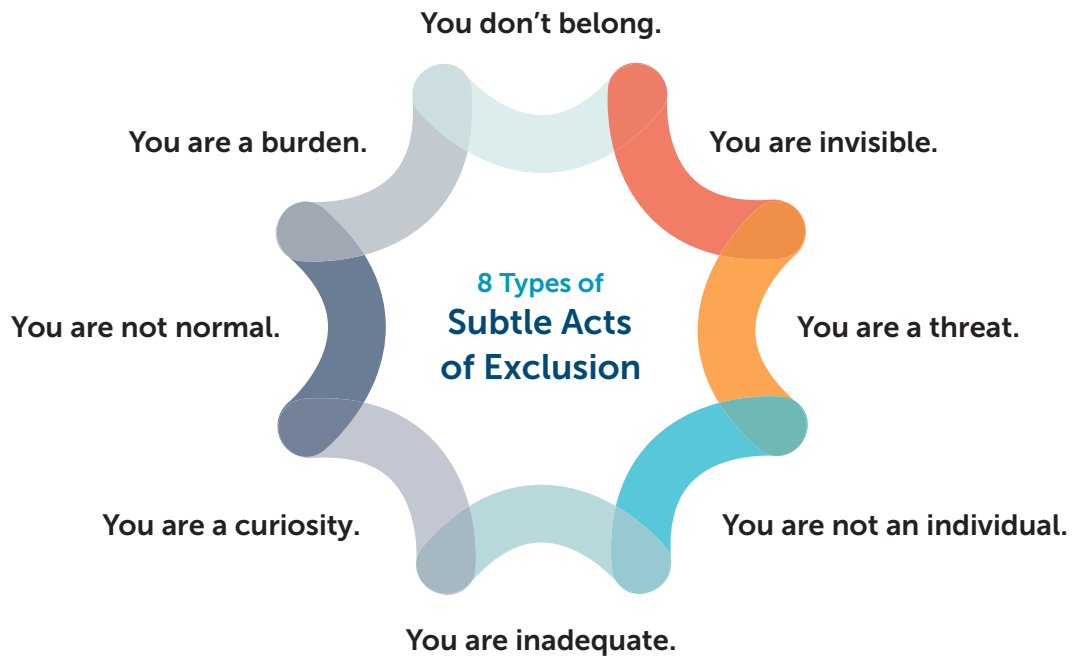

Subtle Acts of Exclusion (SAE)

Increase cultural competence by reframing microaggressions as subtle acts of exclusion.

4 Guidelines for Speaking Up in Safer and More Productive Ways